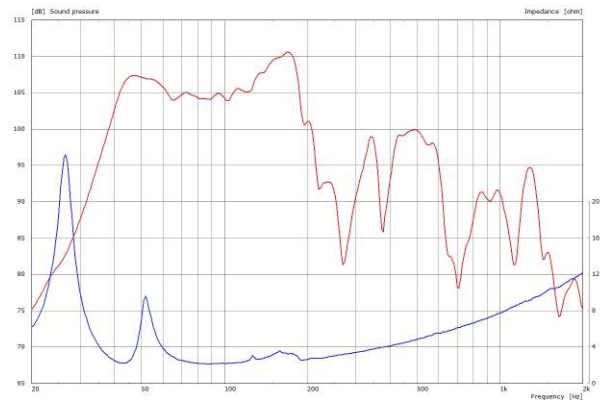

PRODUCT SPECIFICATIONS

Speaker Components	2 x 21" Nd
Description	Passive Bass Extension
Power AES / Peak	3600 W / 10,8 kW
Impedance nominal	2 Ω
SPL 1 W / Peak @ 1 m	107 dB / 146 dB
Usable Range	33 Hz - 150 Hz
Tuning Frequency excursion minimum	39 Hz
Connectors	2 x Neutrik Speakon NL4MP in/out Coding: 1 +/- HiMid, 2 +/- Sub
Handles	4 x
Rigging / Fittings	Wheel board fittings
Weight	89 kg (+ 11,0 kg wheel board)
Size height x width - depth	60,0 x 110,0 x 107,0 cm
Order No.	00390

<http://www.seeburg.net/downloads.php>

MEASUREMENTS

Frequency Response with Presets

Sensitivity 1 W @ 1 m + Impedance

ACCESSORIES Galeo XT Sub

Wheel Board

for Galeo XT Sub, stackable,
11 kg

Order No. **01272**