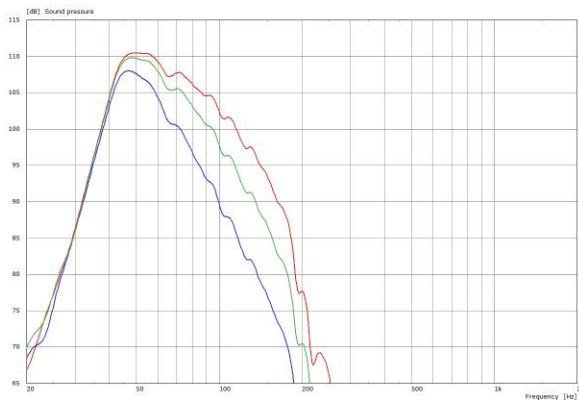

PRODUCT SPECIFICATIONS

Speaker Components	2 x 21" Nd
Description	Passive Bass Extension
Power AES / Peak	3600 W / 10,8 kW
Impedance nominal	2 Ω
SPL 1 W / Peak @ 1 m	107 dB / 146 dB
Usable Range	33 Hz - 150 Hz
Tuning Frequency excursion minimum	39 Hz
Connectors	2 x Neutrik Speakon NL4MP in/out Coding: 1 +/- HiMid, 2 +/- Sub
Handles	4 x
Rigging / Fittings	Wheel board fittings
Weight	89 kg (+ 11,0 kg wheel board)
Size height x width - depth	60,0 x 110,0 x 107,0 cm
Order No.	00390

<http://www.seeburg.net/downloads.php>

MEASUREMENTS

Frequency Response with Presets

Sensitivity 1 W @ 1 m + Impedance

ACCESSORIES Galeo XT Sub

Wheel Board

for Galeo XT Sub, stackable,
11 kg

Order No. **01272**