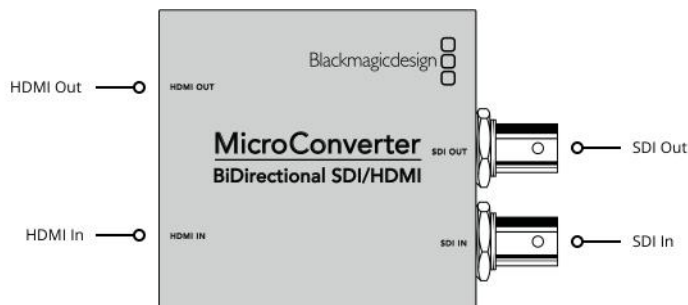

Micro Converter BiDirectional SDI/HDMI

Now you can simultaneously convert SDI to HDMI and HDMI to SDI in any combination of SD and HD formats up to 1080p60 at the same time! Each conversion direction can be a different SD or HD video standard, so it's like getting two converters in one! The multi-rate 3G-SDI input and output connections are compatible with virtually all professional broadcast equipment, including Level A and B devices. It even automatically detects all SD and HD formats.

SDI Video Outputs

Automatically matches the SD, HD or 3G-SDI HDMI video input.

HDMI Outputs

HDMI Type A out.

Reclocking

Yes

Multi Rate Support

Auto detection of SD or HD.

SDI Compliance

SMPTE 259M, SMPTE 292M, SMPTE
296M, SMPTE 372M, SMPTE 424M,
SMPTE 425M

SDI Video Rates

SDI video connections are switchable
between standard definition and high
definition, and user selectable level A
and B via setup utility.